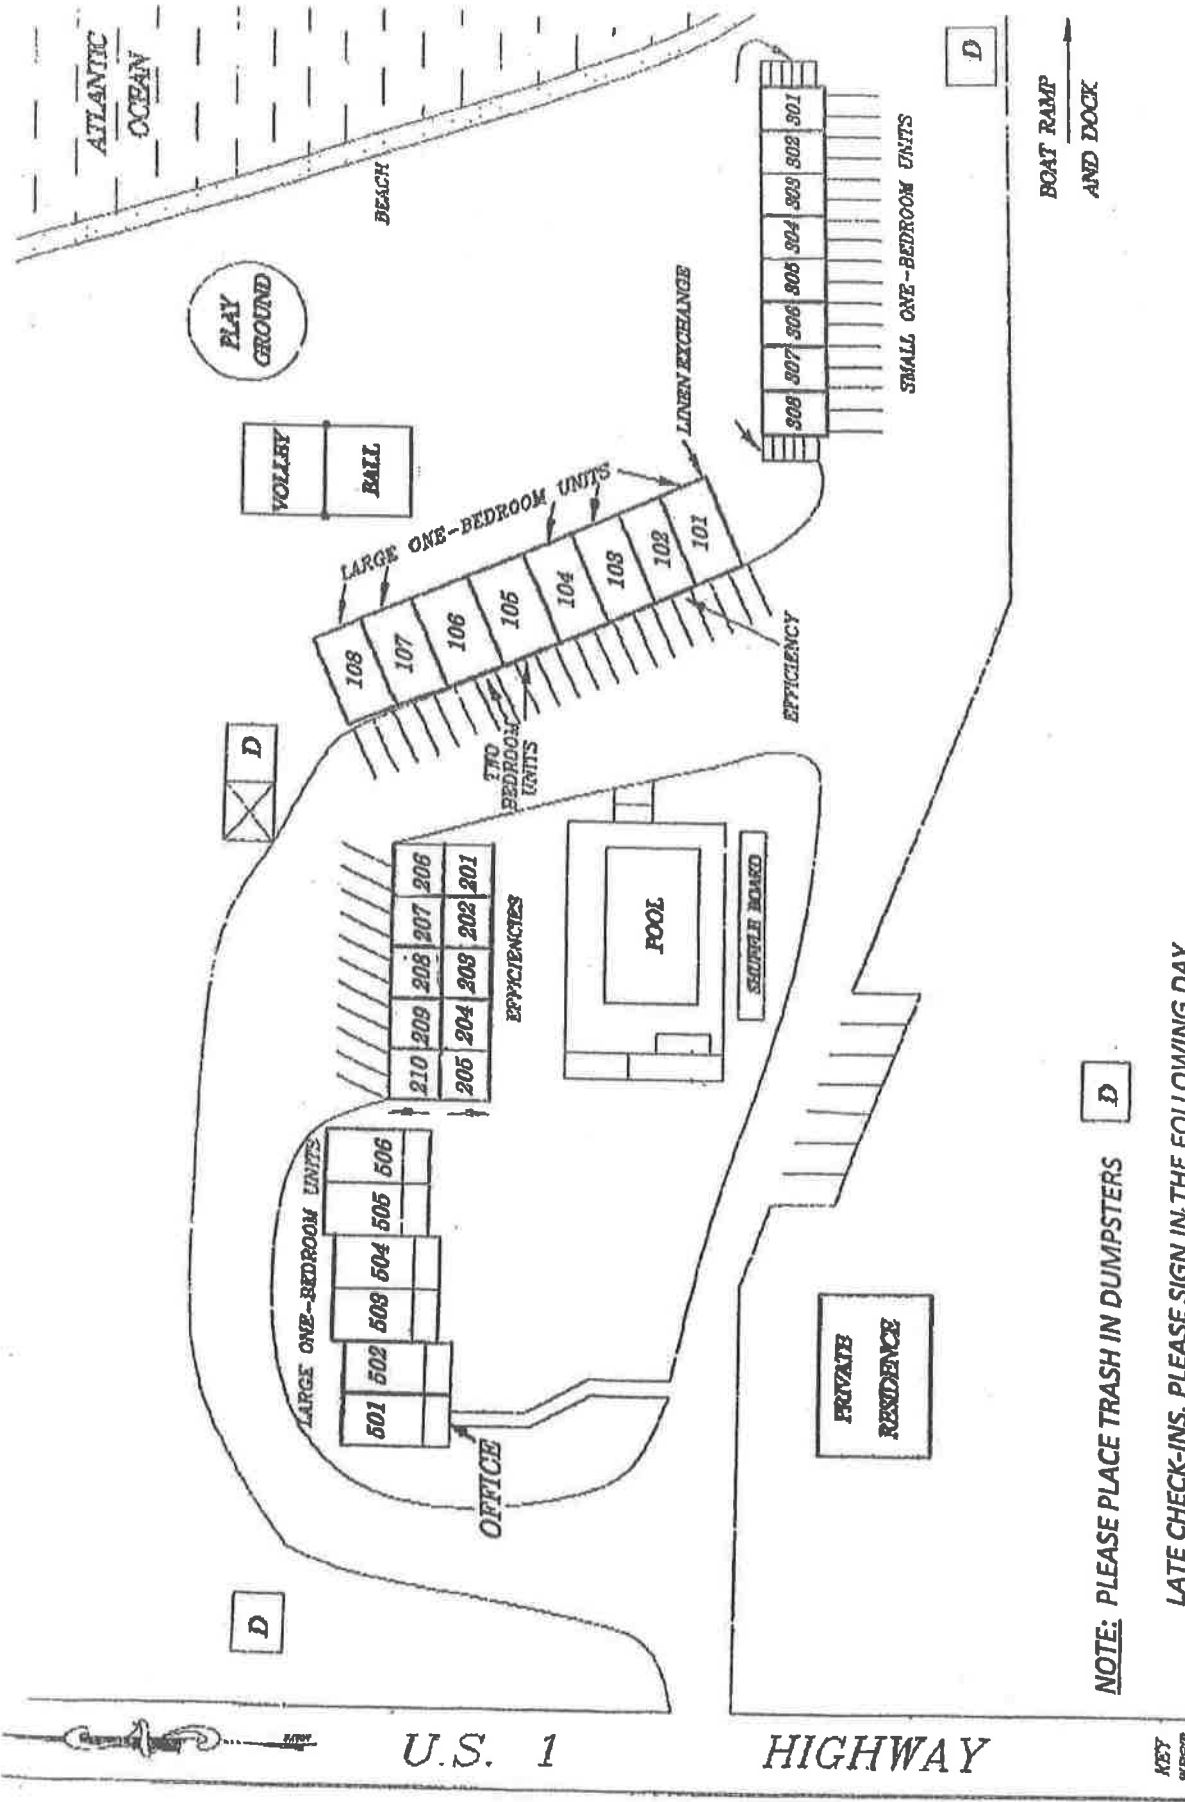

Matecumbe Resort

76261 OVERSEAS HWY. ISLAMORADA FL 33036
Phone: (305)664-8801 Fax: (305) 664-8802
MILE MARKER 76.2 OCEANSIDE

NOTE: PLEASE PLACE TRASH IN DUMPSTERS

LATE CHECK-INS, PLEASE SIGN IN THE FOLLOWING DAY
LOST KEY(S) OR LOCKED OUT CHARGE $25.00

OFFICE HOURS 8AM - 4:30PM, SUNDAY 8AM - 11:30AM

GUEST LAUNDRY - UNDER BUILDING 5
$3.00 WASH, $3.00 DRY